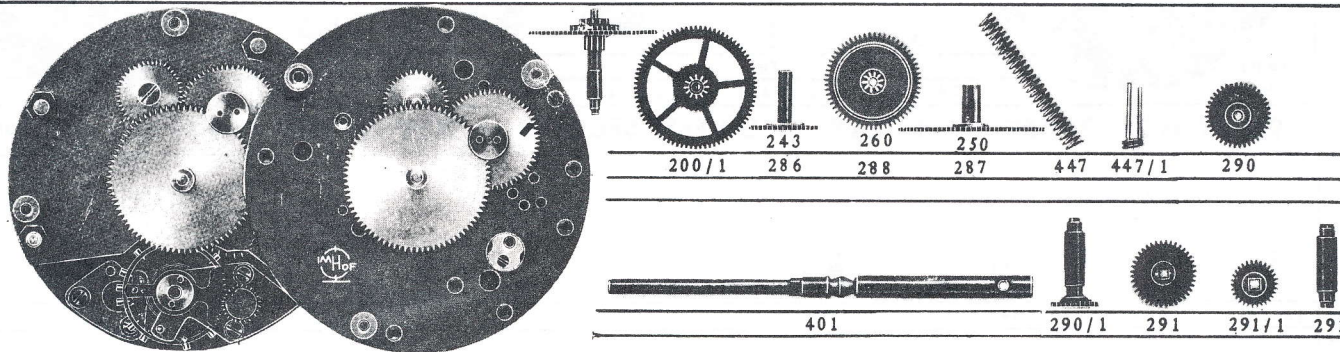

19L. IMHOF 245 — 8 DAY STEM WINDING AND SETTING

EB No.
BF Pos.
No.

243	250	401	411	412	417	447	238
		401/447	410/919		X633		

19L. IMHOF 245 DF — 8 DAY — DOUBLE DIAL — STEM WINDING & SETTING

EB No.
BF Pos.
No.

200/1	286	288	287	447	447/1	290
401	290/1	291	291/1	292		