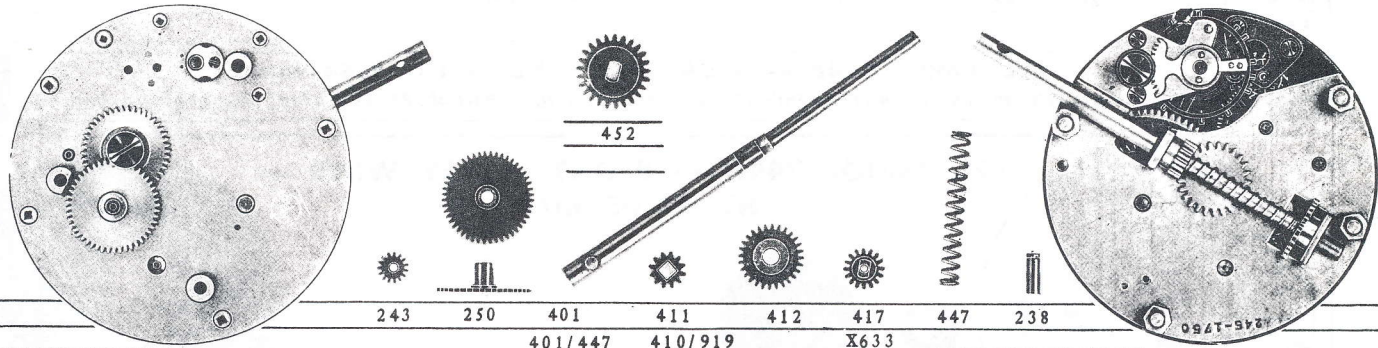

19L. IMHOF 245 — 8 DAY STEM WINDING AND SETTING

EB No.
BF Pos.
No.

243	250	401	411	412	417	447	238
		401/447	410/919		X633		

19L. IMHOF 245 DF — 8 DAY — DOUBLE DIAL — STEM WINDING & SETTING

EB No.
BF Pos.
No.

200/1	286	288	287	447	447/1	290
401	290/1	291	291/1	292		